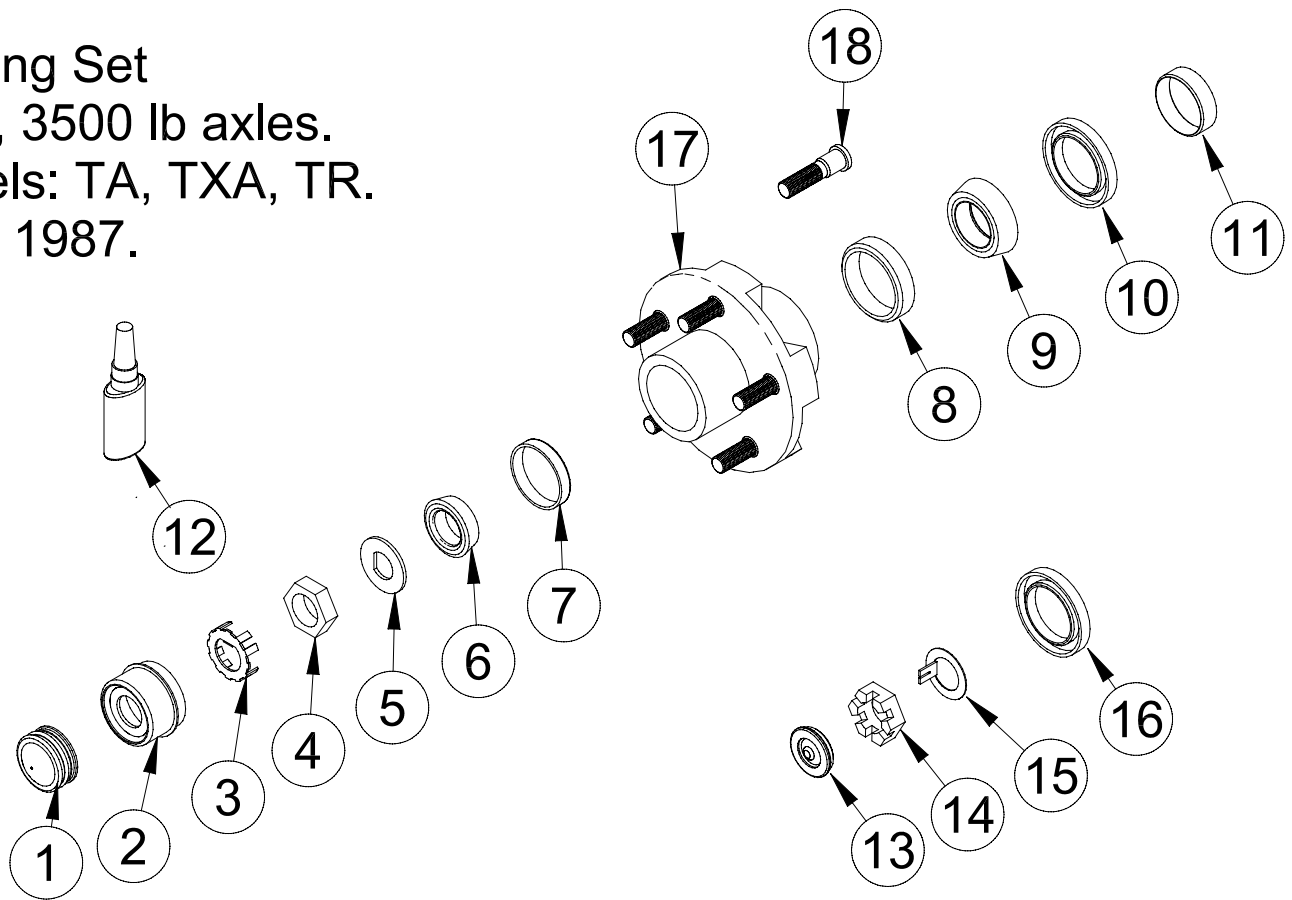

Engineered for Performance and Reliability

MYCO TRAILERS, LLC.

Bearing Set

5 lug, 3500 lb axles.

Models: TA, TXA, TR.

Post. 1987.

Key No.	Part Number	Quan.	Description
01	1600750	01	Diaphragm, rubber, Sport cap.
02	1600350	01	Cap, Grease, 5-lug. Superseded 1600300.
03	3404050	01	Clip, Retainer. Post 2002. Superseded 3606500 plus 3404000
04	3404075	01	Nut, Jam, 1". Post 2002. Superseded 3404000 plus 3606500.
05	3606700	01	Washer, "D" small. 1" Hole.
06	0600500	01	Bearing, outer. #L44649.
07	0600600	01	Race outer. #L44610.
08	0600200	01	Race, inner. #L68111.
09	0600100	01	Bearing, inner. #L68149.
10	6200650	01	Seal, grease, double lip, Viton, AT-300. Post March 2006.
11	6200130	01	Bushing, wear band, AT-171 Post March 2006.
12	9608037	01	Bonding Agent, 10ml.
13	1600700	01	Plug, rubber, EZ-Lube. Pre March 2006.
14	3404000	01	Nut, castler, 1". Pre 2002.
15	3606500	01	Washer, locking, tang, 1". Pre 2002.
16	6200500	01	Seal, double lip. CR21352. Pre March 2006.
17	1800875	01	Hub, Idler 545 with long studs and races.
18	9200500	05	Stud, long 1/2-20 x 2.09 drive in. DX 007-150-00.