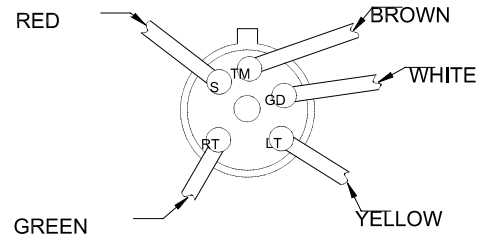

# NSW 11M RIB TRAILER WIRING DIAGRAM, 12 Volt.

Plug, 6-PIN, Wiring Diagram.

## VIEW A

ID	PART #	DESCRIPTION
A	6800900	6-PIN PLUG.
B	2802365	MARKER/CLEARANCE LIGHT (AMBER).
C	2802360	MARKER/CLEARANCE LIGHT (RED).
D	2803030	STOP TAIL LAMP (RED).
E	2803030	TURN/TAIL LAMP (RED).
F	2803600	LICENSE TAG LIGHT.
G	2800820	I.D. BAR LIGHT.

CIRCUIT	
GD	Common Ground.
TM	Tail, License, and Running light.
RT	Right Turn
LT	Left Turn
S	Stop