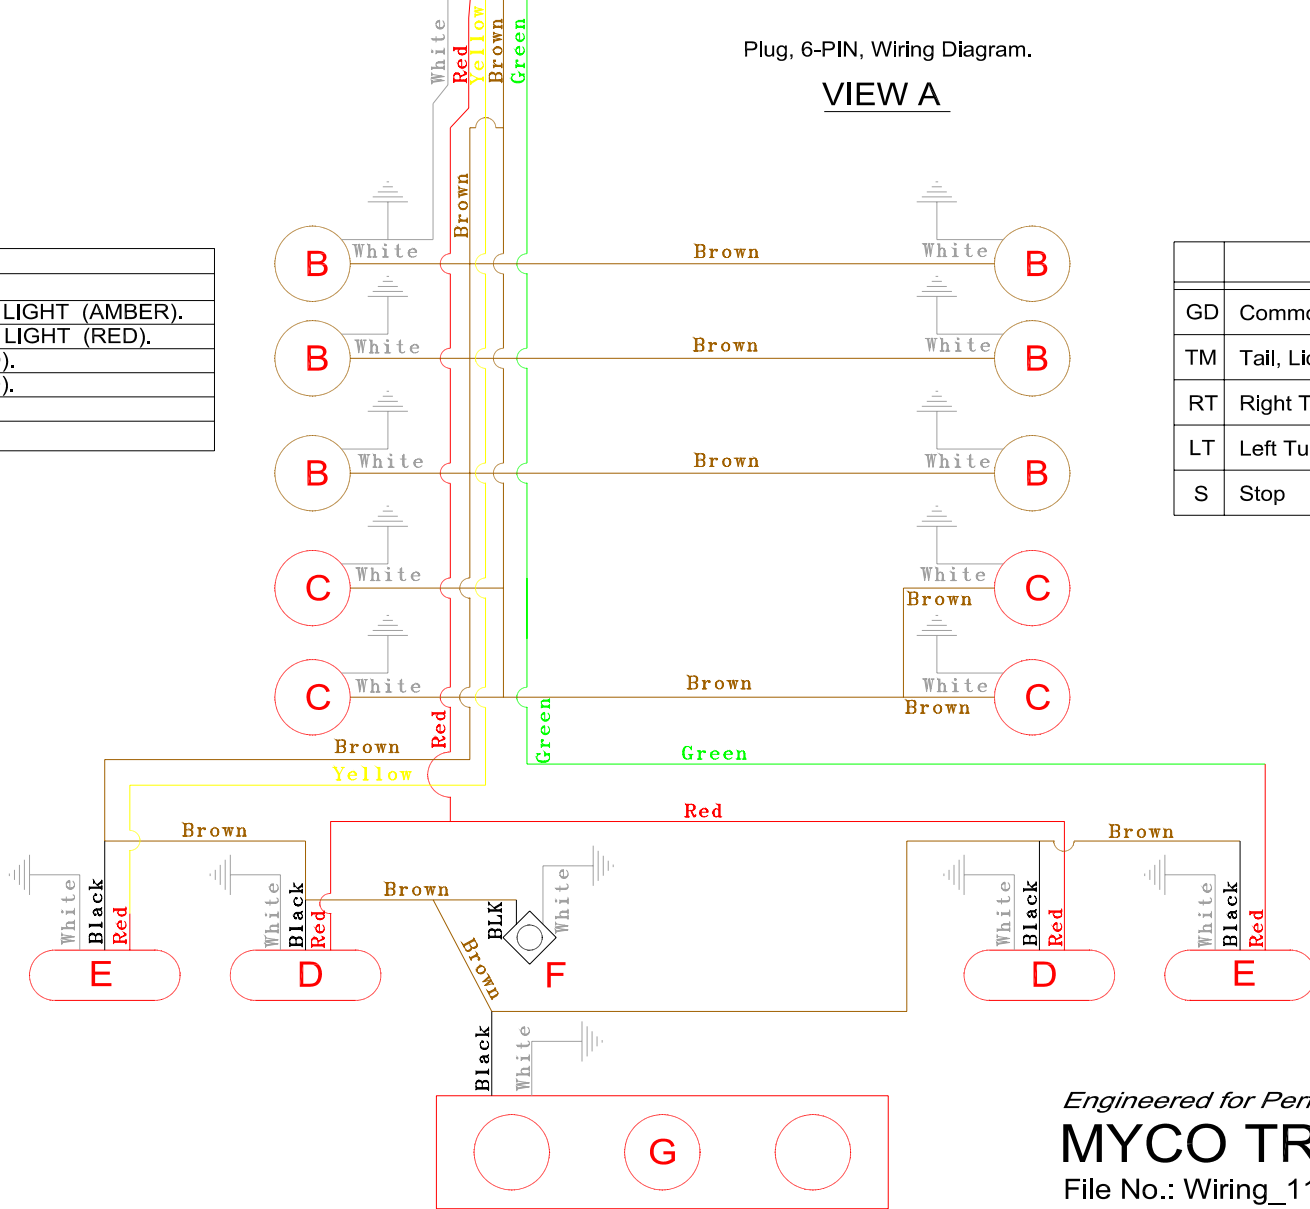

# NSW 11M RIB TRAILER WIRING DIAGRAM, 12 Volt.

Plug, 6-PIN, Wiring Diagram.

## VIEW A

ID	PART #	DESCRIPTION
A	6800900	6-PIN PLUG.
B	2802365	MARKER/CLEARANCE LIGHT (AMBER).
C	2802360	MARKER/CLEARANCE LIGHT (RED).
D	2803030	STOP TAIL LAMP (RED).
E	2803030	TURN/TAIL LAMP (RED).
F	2803600	LICENSE TAG LIGHT.
G	2800820	I.D. BAR LIGHT.

CIRCUIT	
GD	Common Ground.
TM	Tail, License, and Running light.
RT	Right Turn
LT	Left Turn
S	Stop