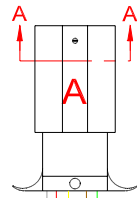

# NSW 11M RIB TRAILER WIRING DIAGRAM, 12 Volt.

Plug, 6-PIN, Wiring Diagram.

## VIEW A

ID	PART #	DESCRIPTION
A	6800900	6-PIN PLUG.
B	2802365	MARKER/CLEARANCE LIGHT (AMBER).
C	2802360	MARKER/CLEARANCE LIGHT (RED).
D	2803030	STOP TAIL LAMP (RED).
E	2803030	TURN/TAIL LAMP (RED).
F	2803600	LICENSE TAG LIGHT.
G	2800820	I.D. BAR LIGHT.