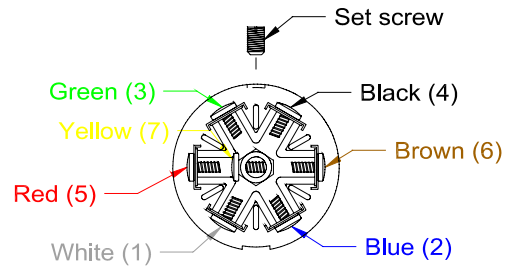

# STANDARD SURGE BRAKE TRAILER WIRING DIAGRAM GROUNDLESS WITH 7-BLADE RV PLUG. January 2008

A- 7 BLADE RV PLUG.  
 B- MARKER/CLEARANCE LIGHT - AMBER  
 C- MARKER/CLEARANCE LIGHT - RED  
 D- STOP/TURN/TAIL LAMP - RED  
 E- LICENSE TAG LIGHT  
 F- IDENTIFICATION LIGHTS  
 H- BRAKE REVERSING VALVE.

Plug, 7 Blade, Wiring Diagram.

## VIEW A-A

#	CIRCUIT
1	Common Negative.
2	Electric Brake Controller.
3	Tail, License, and Running light.
4	Battery Charge.
5	Stop and L.H. Turn Signal.
6	Stop and R.H. Turn Signal.
7	Back up Circuit.

Engineered for Performance and Reliability  
**MYCO TRAILERS, LLC .**