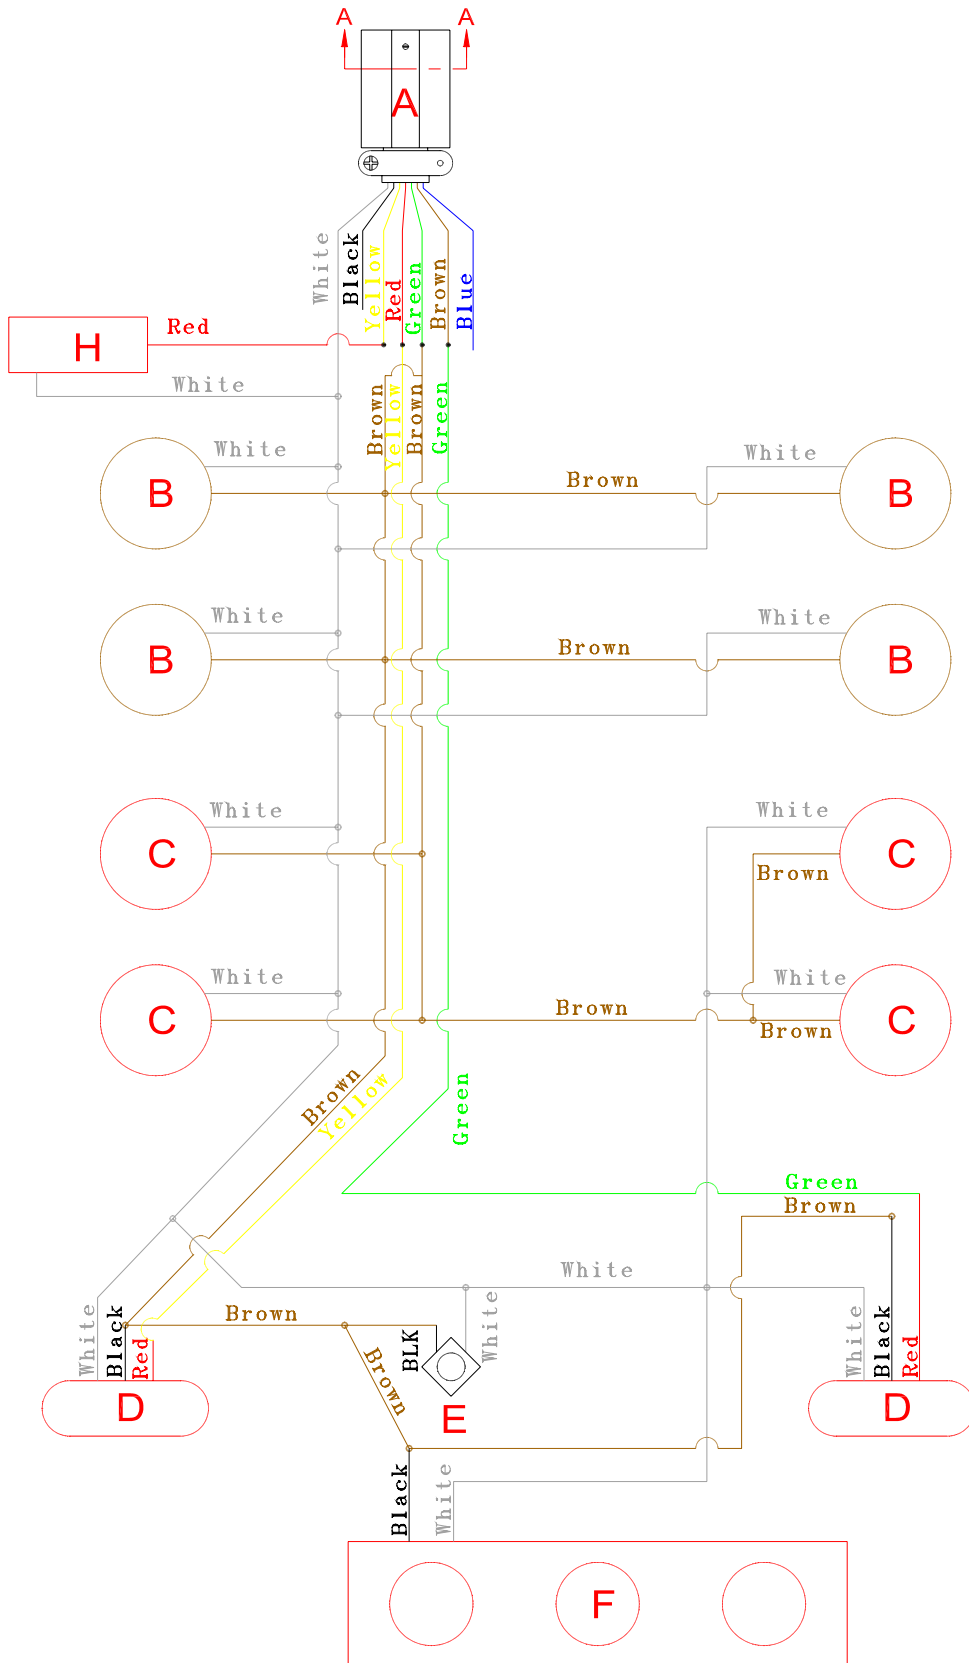

# STANDARD SURGE BRAKE TRAILER WIRING DIAGRAM GROUNDLESS WITH 7-BLADE RV PLUG. January 2008

A- 7 BLADE RV PLUG.  
 B- MARKER/CLEARANCE LIGHT - AMBER  
 C- MARKER/CLEARANCE LIGHT - RED  
 D- STOP/TURN/TAIL LAMP - RED  
 E- LICENSE TAG LIGHT  
 F- IDENTIFICATION LIGHTS  
 H- BRAKE REVERSING VALVE.

Plug, 7 Blade, Wiring Diagram.

## VIEW A-A

#	CIRCUIT
1	Common Negative.
2	Electric Brake Controller.
3	Tail, License, and Running light.
4	Battery Charge.
5	Stop and L.H. Turn Signal.
6	Stop and R.H. Turn Signal.
7	Back up Circuit.

Engineered for Performance and Reliability  
**MYCO TRAILERS, LLC .**