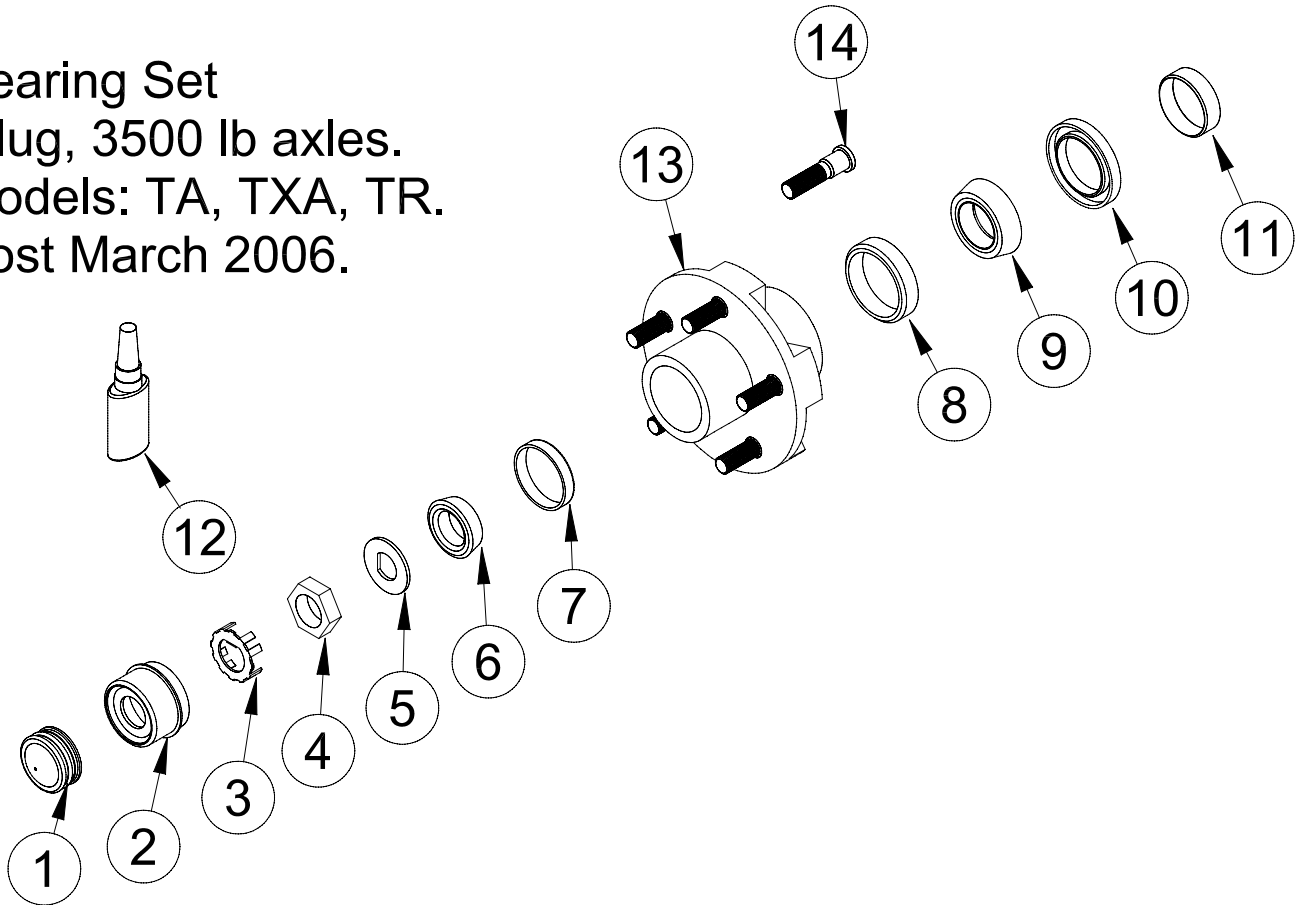

## Bearing Set

5 lug, 3500 lb axles.

Models: TA, TXA, TR.

Post March 2006.

Key No.	Part Number	Quan.	Description
01	1600750	01	Diaphragm, rubber, Sport cap.
02	1600350	01	Cap, Grease, 5-lug. Superseded 1600300.
03	3404050	01	Clip, Retainer. Post 2002. Superseded 3606500 plus 3404000
04	3404075	01	Nut, Jam, 1". Post 2002. Superseded 3404000 plus 3606500.
05	3606700	01	Washer, "D" small. 1" Hole.
06	0600500	01	Bearing, outer. #L44649.
07	0600600	01	Race outer. #L44610.
08	0600200	01	Race, inner. #L68111.
09	0600100	01	Bearing, inner. #L68149.
10	6200650	01	Seal, grease, double lip, Viton, AT-300. Post March 2006.
11	6200130	01	Bushing, wear band, AT-171 Post March 2006.
12	9608037	01	Bonding Agent, 10ml.
13	1800875	01	Hub, Idler 545 with long studs and races.
14	9200500	05	Stud, long 1/2-20 x 2.09 drive in. DX 007-150-00.