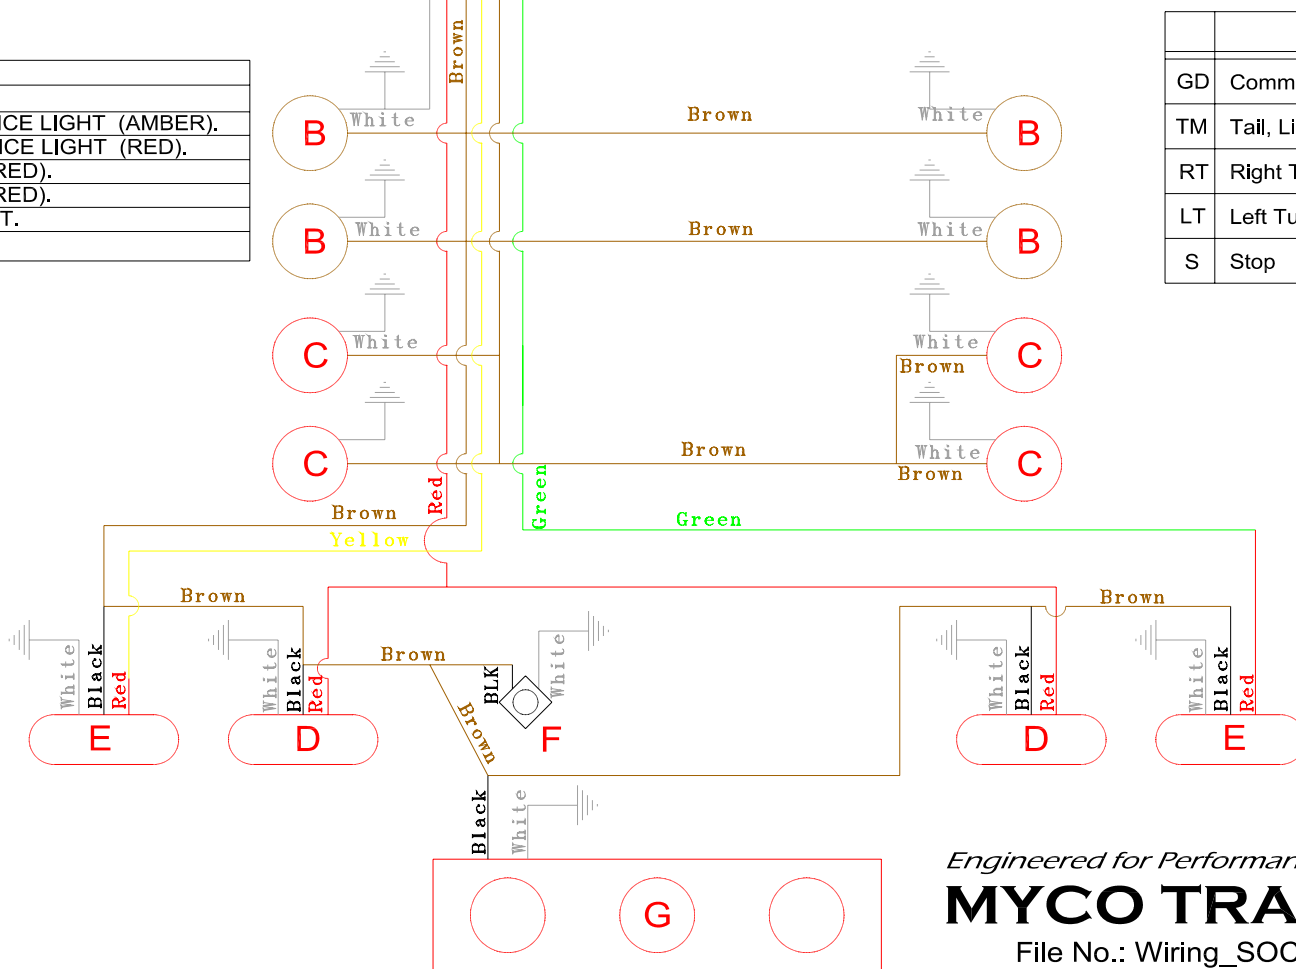

# SOCR TRAILER WIRING DIAGRAM, 12 Volt.

ID	ITEM	DESCRIPTION
A	6800900	6-PIN PLUG.
B	2802365	MARKER/CLEARANCE LIGHT (AMBER).
C	2802360	MARKER/CLEARANCE LIGHT (RED).
D	2803030	STOP TAIL LAMP (RED).
E	2803030	TURN/TAIL LAMP (RED).
F	2803600	LICENSE TAG LIGHT.
G	2800820	I.D. BAR LIGHT.

Plug, 6-PIN Wiring Diagram.

### VIEW A

*Engineered for Performance and Reliability*  
**MYCO TRAILERS, LLC.**

File No.: Wiring\_SOCR\_12volt.ckd