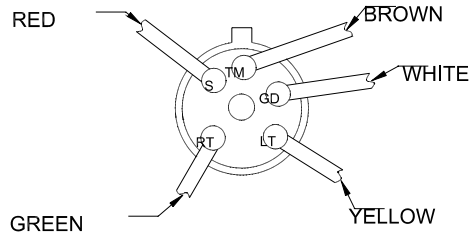

# SOCR TRAILER WIRING DIAGRAM, 12 Volt.

ID	ITEM	DESCRIPTION
A	6800900	6-PIN PLUG.
B	2802365	MARKER/CLEARANCE LIGHT (AMBER).
C	2802360	MARKER/CLEARANCE LIGHT (RED).
D	2803030	STOP TAIL LAMP (RED).
E	2803030	TURN/TAIL LAMP (RED).
F	2803600	LICENSE TAG LIGHT.
G	2800820	I.D. BAR LIGHT.

Plug, 6-PIN Wiring Diagram.