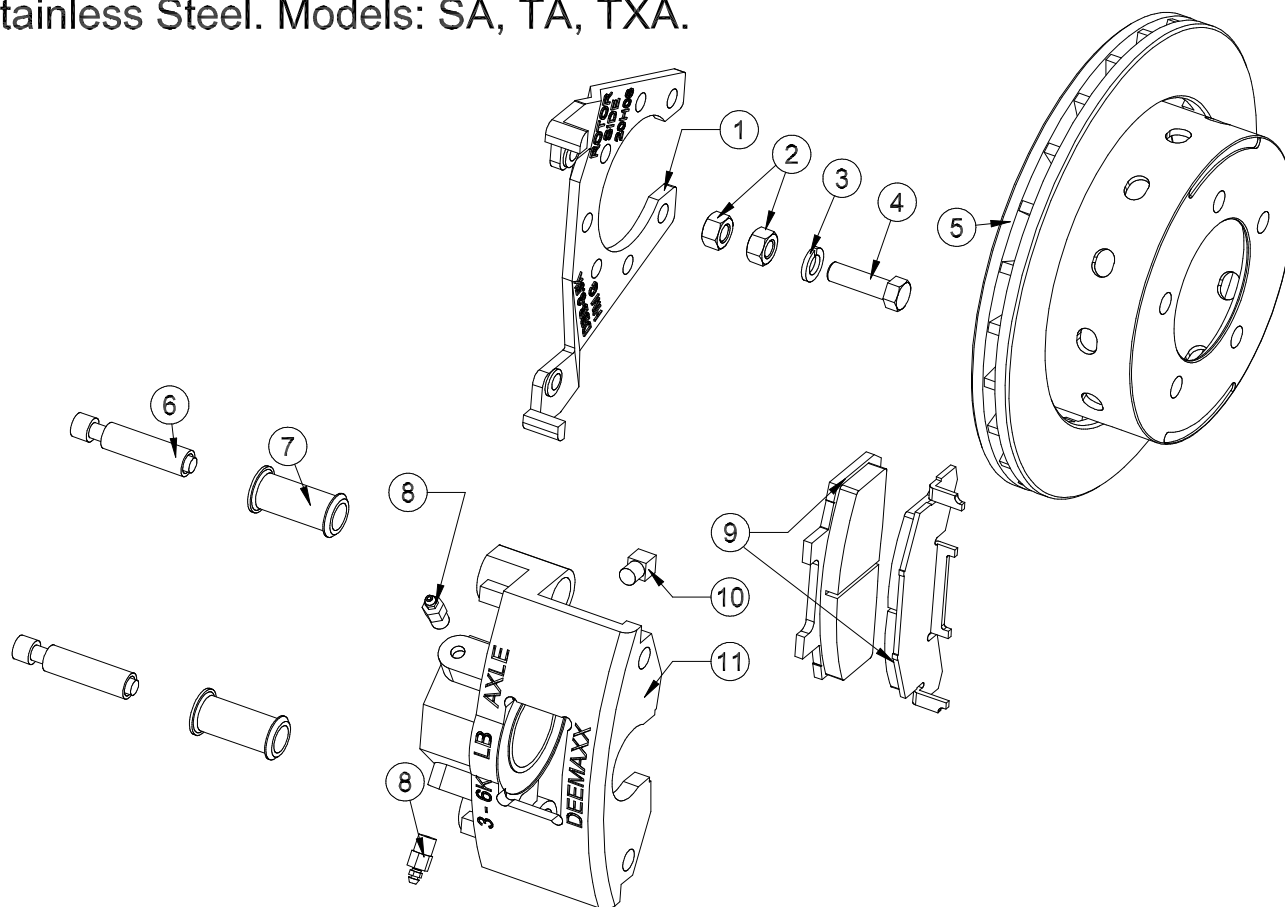

# MYCO TRAILERS, LLC.

DeeMaxx Brake, Disc, Hydraulic, 3,500 Axle, 1/2" Stud.  
Stainless Steel. Models: SA, TA, TXA.

Key No.	Part Number	Quan.	Description
01	1001522	1	Bracket, mounting, caliper, 3.5K stainless steel.
02	3400500	8	Hex nut, 7/16-20 stainless steel.
03	3601900	4	Washer, spring lock, 7/16 stainless steel.
04	0801335	4	Hex head cap screw 7/16-20 x 1-1/2" stainless steel.
05	1001506	1	Rotor, hat style, 10", 5-lug, 1/2 stud, stainless steel.
06	1001460	2	Bolt, guide, 11M x 1.5 threads with sleeve guide stainless steel.
07	1001447	2	Bushing, rubber, guide.
08	1001426	2	Bleed port, brass.
09	1001478	1	Pad, friction, 2.25", ceramic. With Stainless Steel Back Plate, Axle set.
10	1001850	1	Adapter port, 90°, 1/8 npt x 3/16 female inverted flare, brass.
11	1001628	1	Caliper, 2.25", stainless steel, loaded complete. Includes 06, 07, 08, 09, 10.