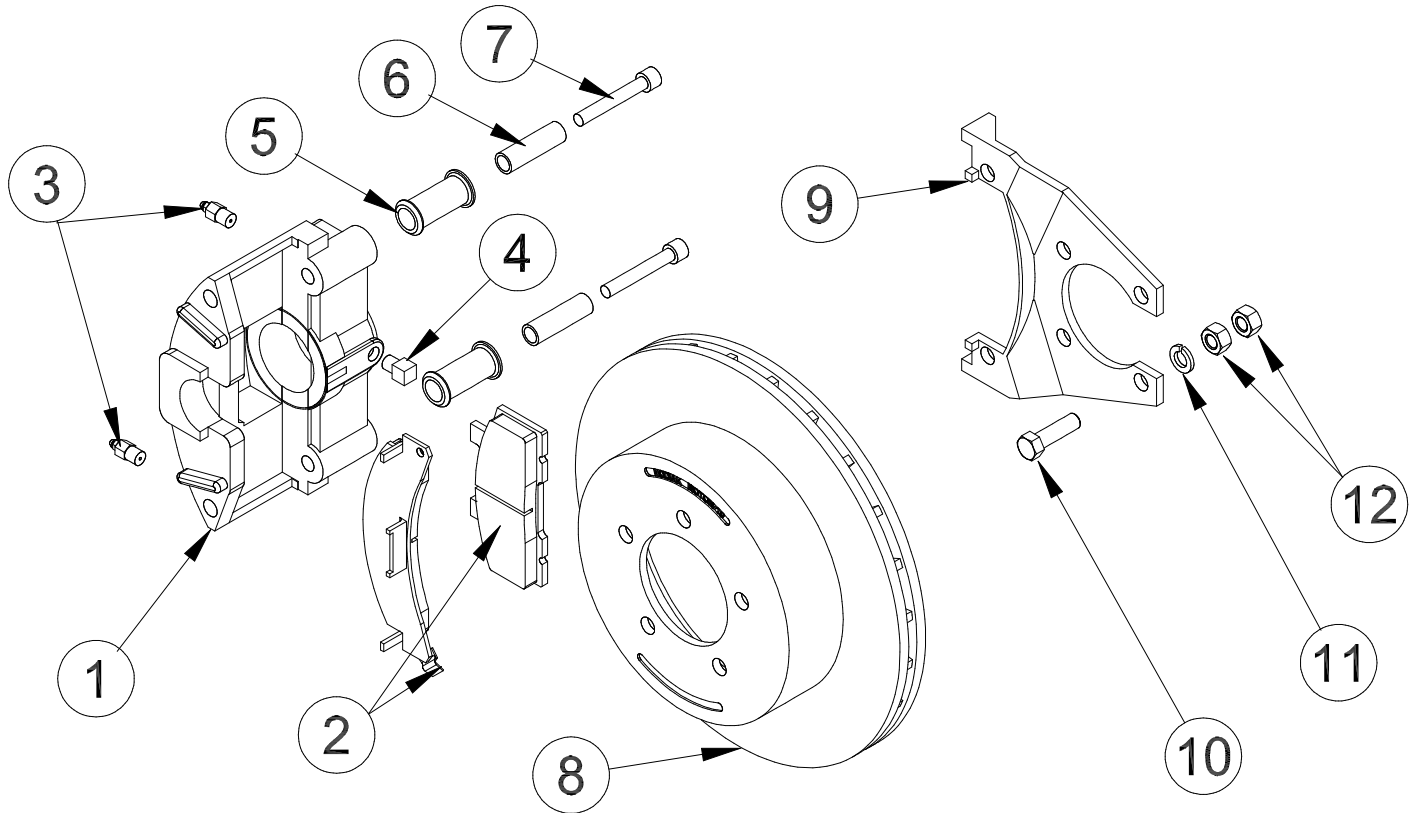

# MYCO TRAILERS, LLC.

Kodiak Brake, Disc, Hydraulic, 3,500 Axle, 1/2" Stud.  
Stainless Steel. Models: SA, TA, TXA.

Key No.	Part Number	Quan.	Description
01	1001671	1	Caliper, 2.25", stainless steel, loaded complete. Includes 02, 03, 04, 05, 06.
02	1001470	1	Pad, friction, 2.25", ceramic. Axle set.
03	1001425	2	Bleed port, brass.
04	1001850	1	Adapter port, 90°, 1/8 npt x 3/16 female inverted flare, brass.
05	1001447	2	Bushing, rubber, guide.
06	1001450	2	Sleeve, guide, stainless steel.
07	1001445	2	Bolt, guide, 11M x 1.5 stainless steel.
08	1001545	1	Rotor, hat style, 10", 5-lug, 1/2 stud, stainless steel.
09	1001518	1	Bracket, mounting, caliper, 3.5K stainless steel.
10	0801335	4	Hex head cap screw 7/16-20 x 1-1/2" stainless steel.
11	3601900	4	Washer, spring lock, 7/16 stainless steel.
12	3400500	8	Hex nut, 7/16-20 stainless steel.