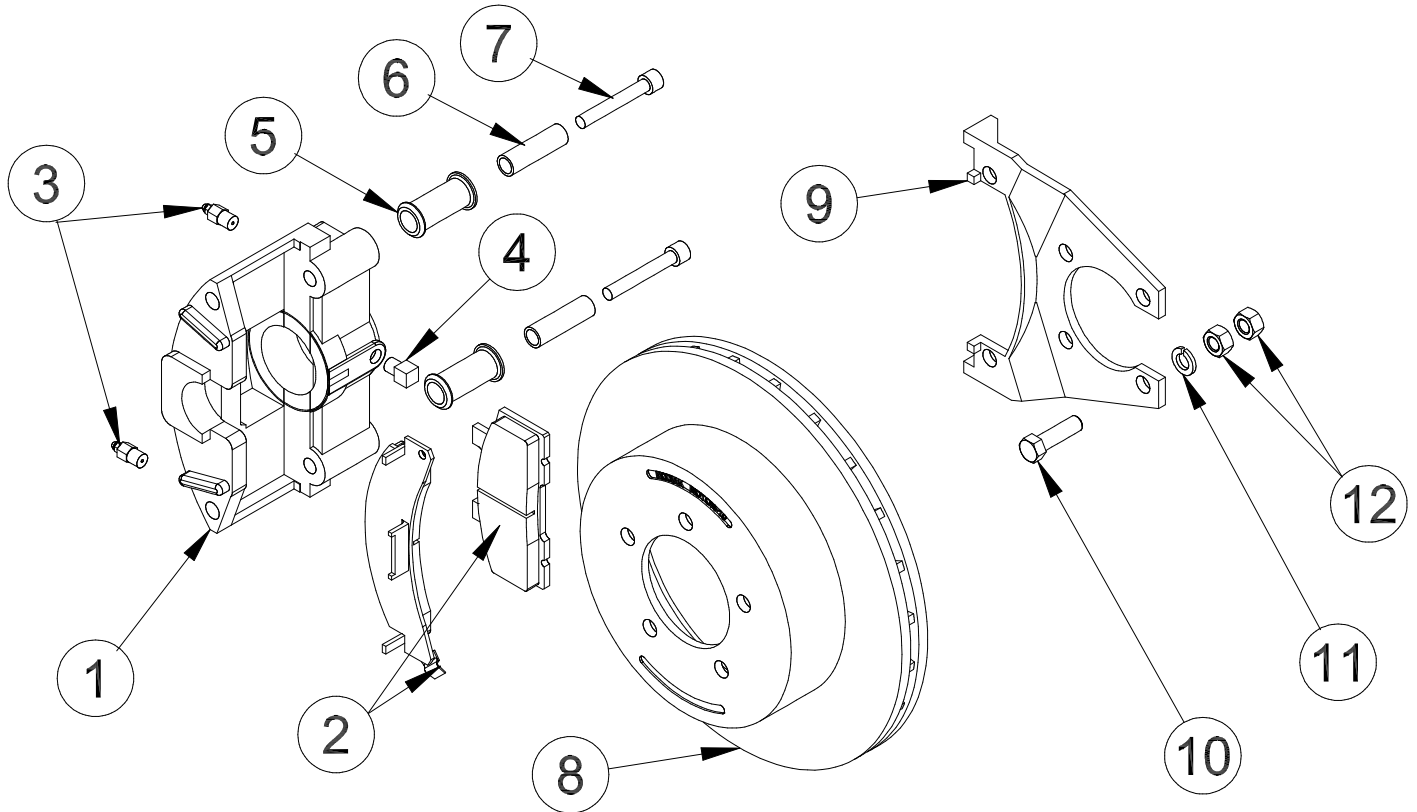

Engineered for Performance and Reliability

MYCO TRAILERS, LLC.

Kodiak Brake, Disc, Hydraulic, 3,500 Axle, 1/2" Stud.
Standard. Models: SA, TA, TXA.

Key No.	Part Number	Quan.	Description
01	1001668	1	Caliper, 2.25", Dacro, loaded complete. Includes 02, 03, 04, 05, 06.
02	1001470	1	Pad, friction, 2.25", ceramic. Axle set.
03	1001425	2	Bleed port, brass.
04	1001850	1	Adapter port, 90°, 1/8 npt x 3/16 female inverted flare, brass.
05	1001447	2	Bushing, rubber, guide.
06	1001450	2	Sleeve, guide, stainless steel.
07	1001445	2	Bolt, guide, 11M x 1.5 stainless steel.
08	1001540	1	Rotor, hat style, 10", 5-lug, 1/2 stud, Dacro.
09	1001510	1	Bracket, mounting, caliper, 3.5K Dacro.
10	0801335	4	Hex head cap screw 7/16-20 x 1-1/2" stainless steel.
11	3601900	4	Washer, spring lock, 7/16 stainless steel.
12	3400500	8	Hex nut, 7/16-20 stainless steel.