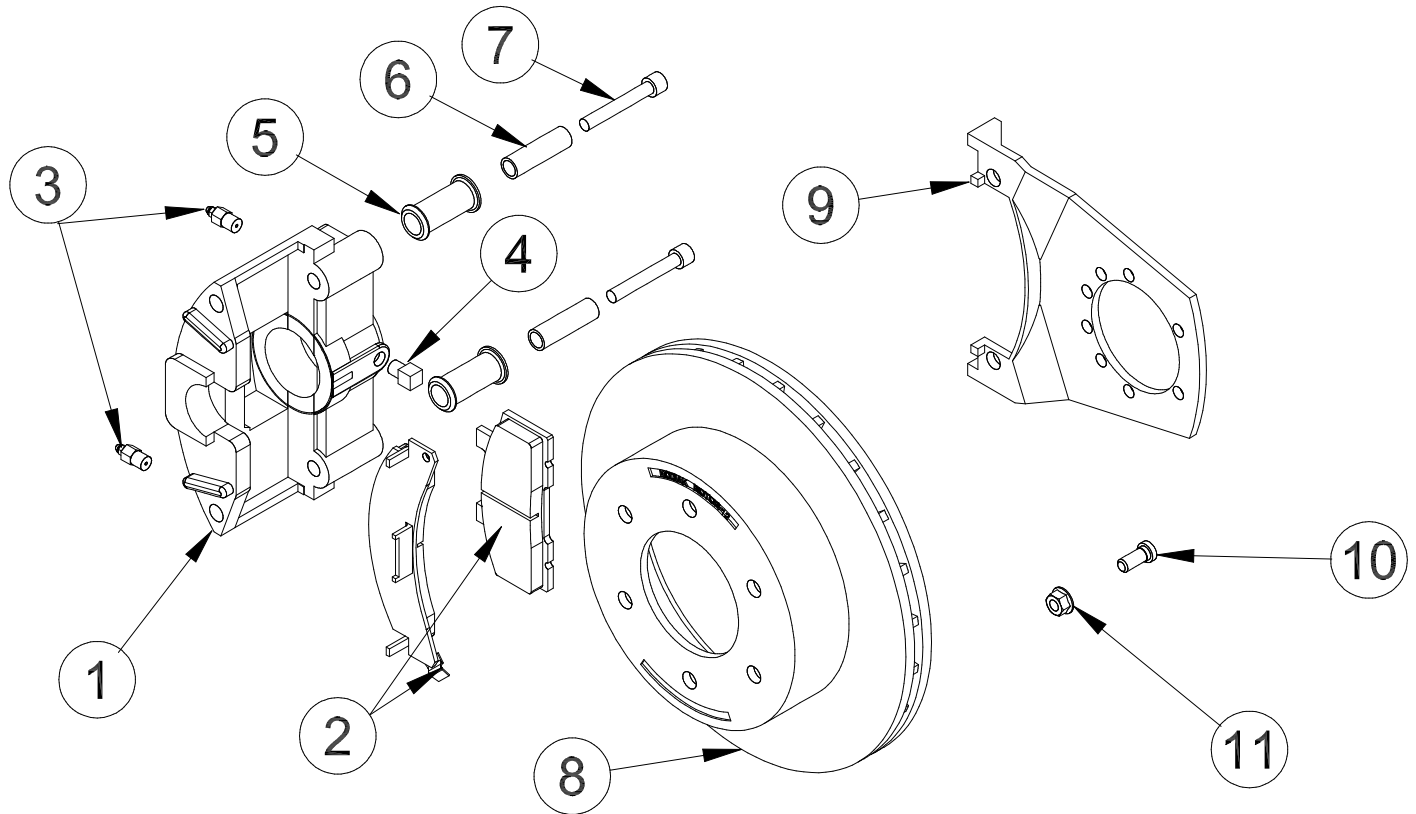

Engineered for Performance and Reliability

MYCO TRAILERS, LLC.

Kodiak Brake, Disc, Hydraulic, 5,200 Axle, 1/2" Stud.
Standard. Models: TAX, HTA, HTR.

Key No.	Part Number	Quan.	Description
01	1001668	1	Caliper, 2.25", Dacro, loaded complete. Includes 02, 03, 04, 05, 06.
02	1001470	1	Pad, friction, 2.25", ceramic. Axle set.
03	1001425	2	Bleed port, brass.
04	1001850	1	Adapter port, 90°, 1/8 npt x 3/16 female inverted flare, brass.
05	1001447	2	Bushing, rubber, guide.
06	1001450	2	Sleeve, guide, stainless steel.
07	1001445	2	Bolt, guide, 11M x 1.5 stainless steel.
08	1001632	1	Rotor, hat style, 12", 6-lug, 1/2 stud, Dacro.
09	1001620	1	Bracket, mounting, caliper, 5.2K Dacro.
10	9200100	5	Stud, drive in, 3/8-24 x 7/8" black oxide.
11	3404200	5	Nut, lock, flange, 3/8-24, zinc.